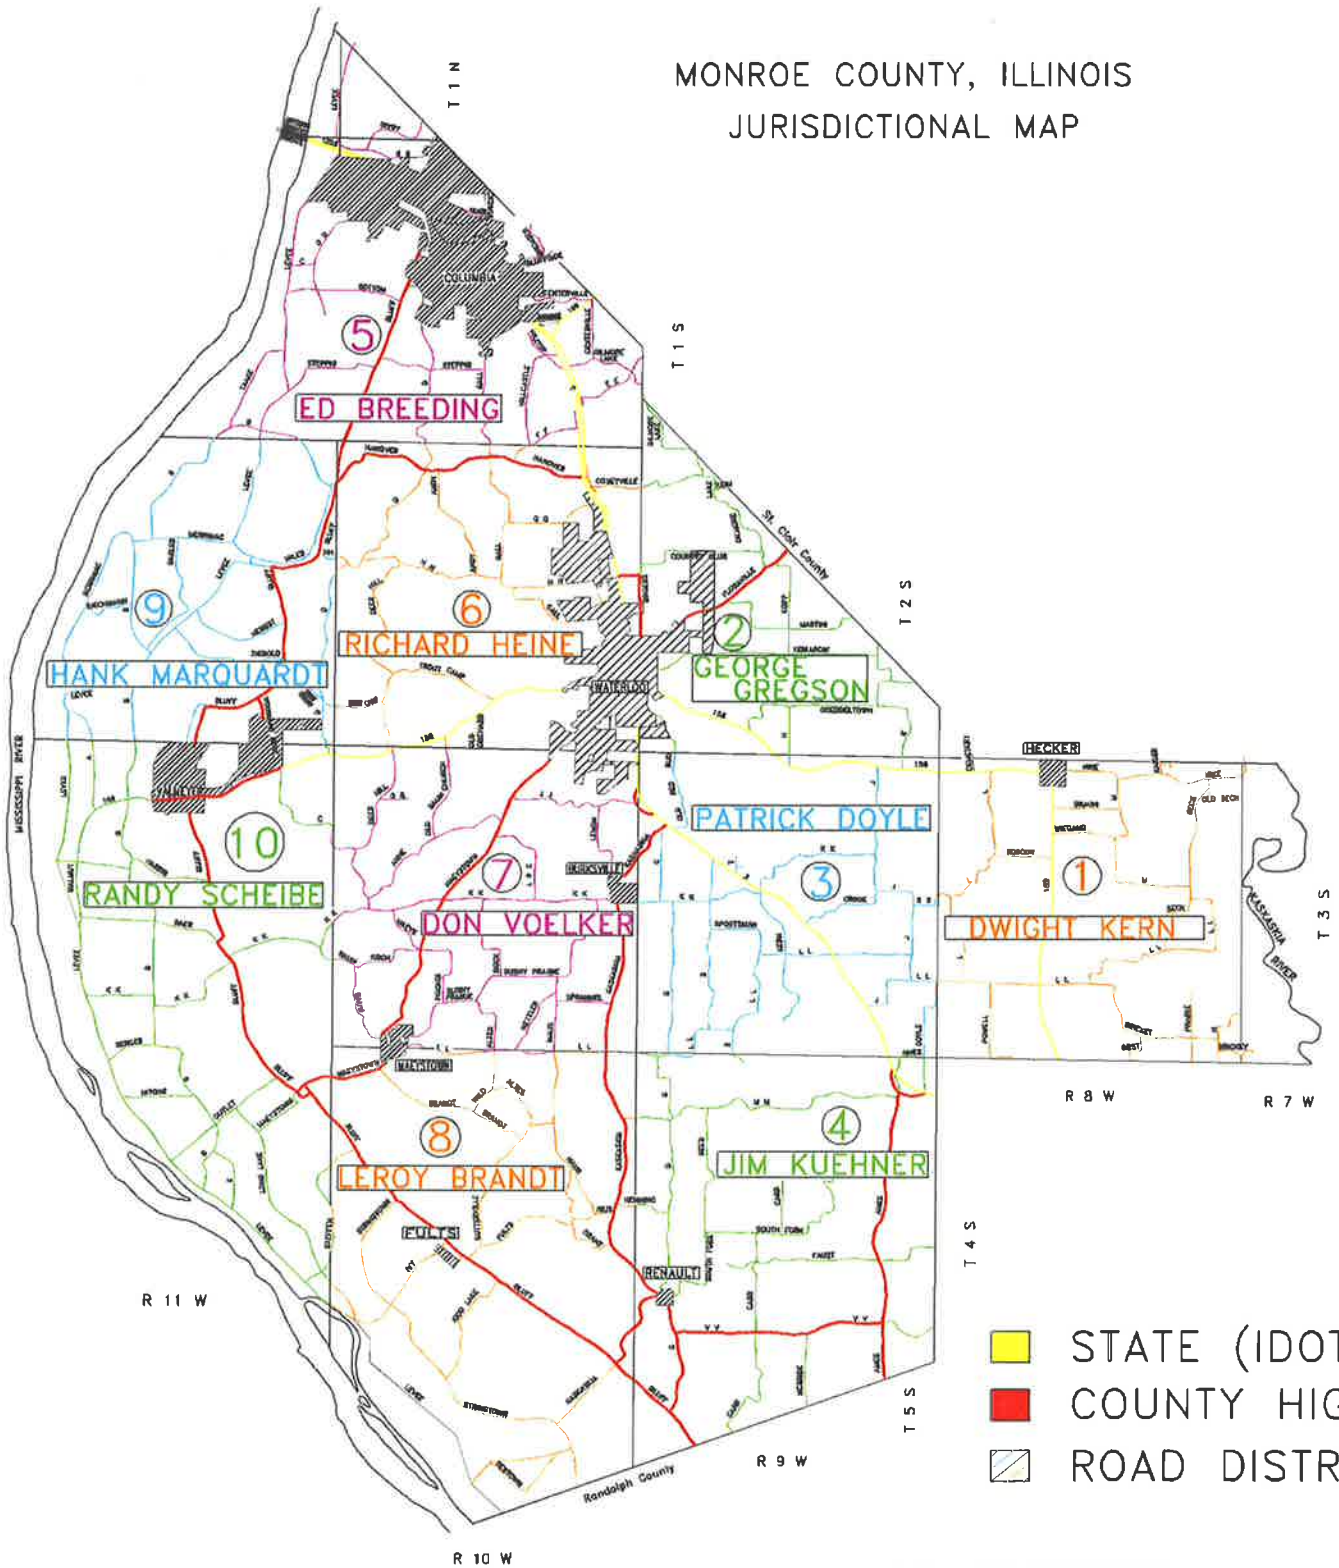

MONROE COUNTY, ILLINOIS JURISDICTIONAL MAP

- STATE (IDOT)
- COUNTY HIGHWAY
- ROAD DISTRICT