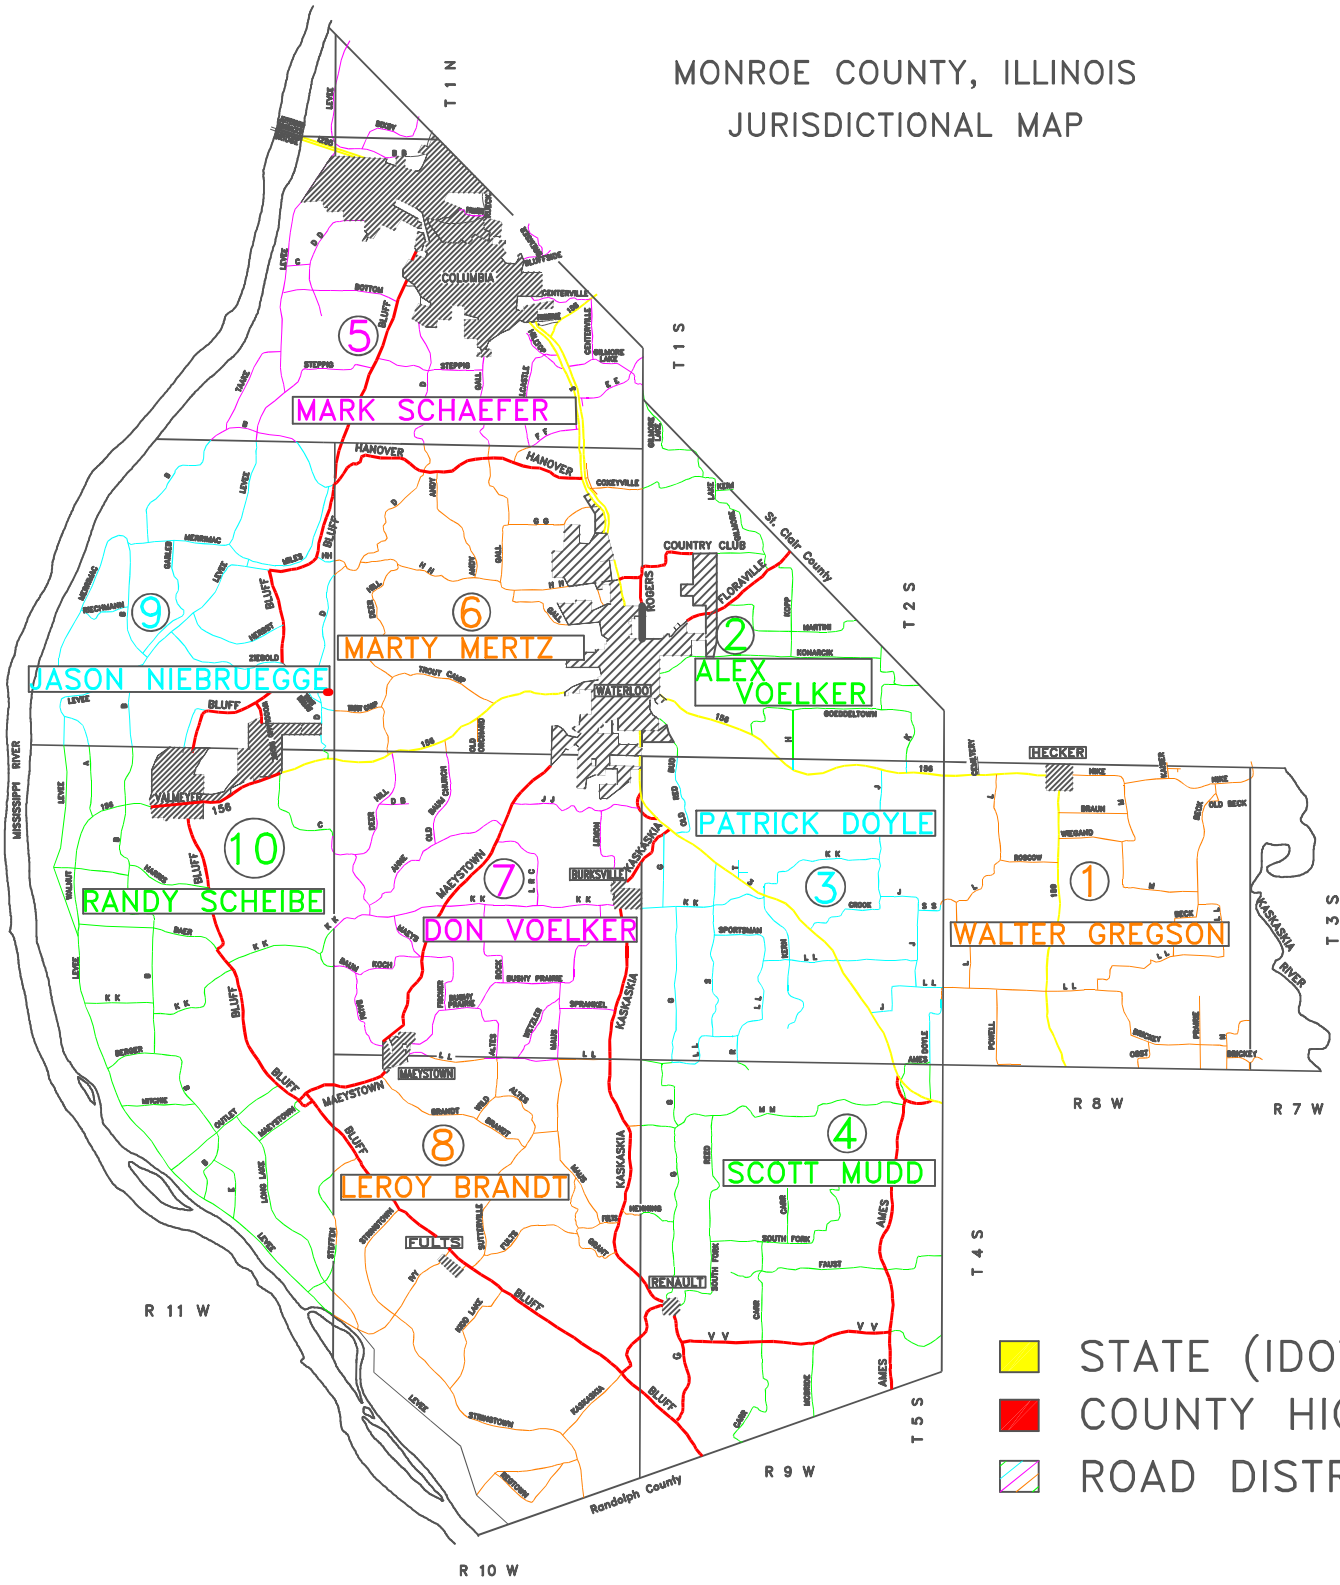

MONROE COUNTY, ILLINOIS JURISDICTIONAL MAP

- STATE (IDOT)
- COUNTY HIGHWAY
- ROAD DISTRICT